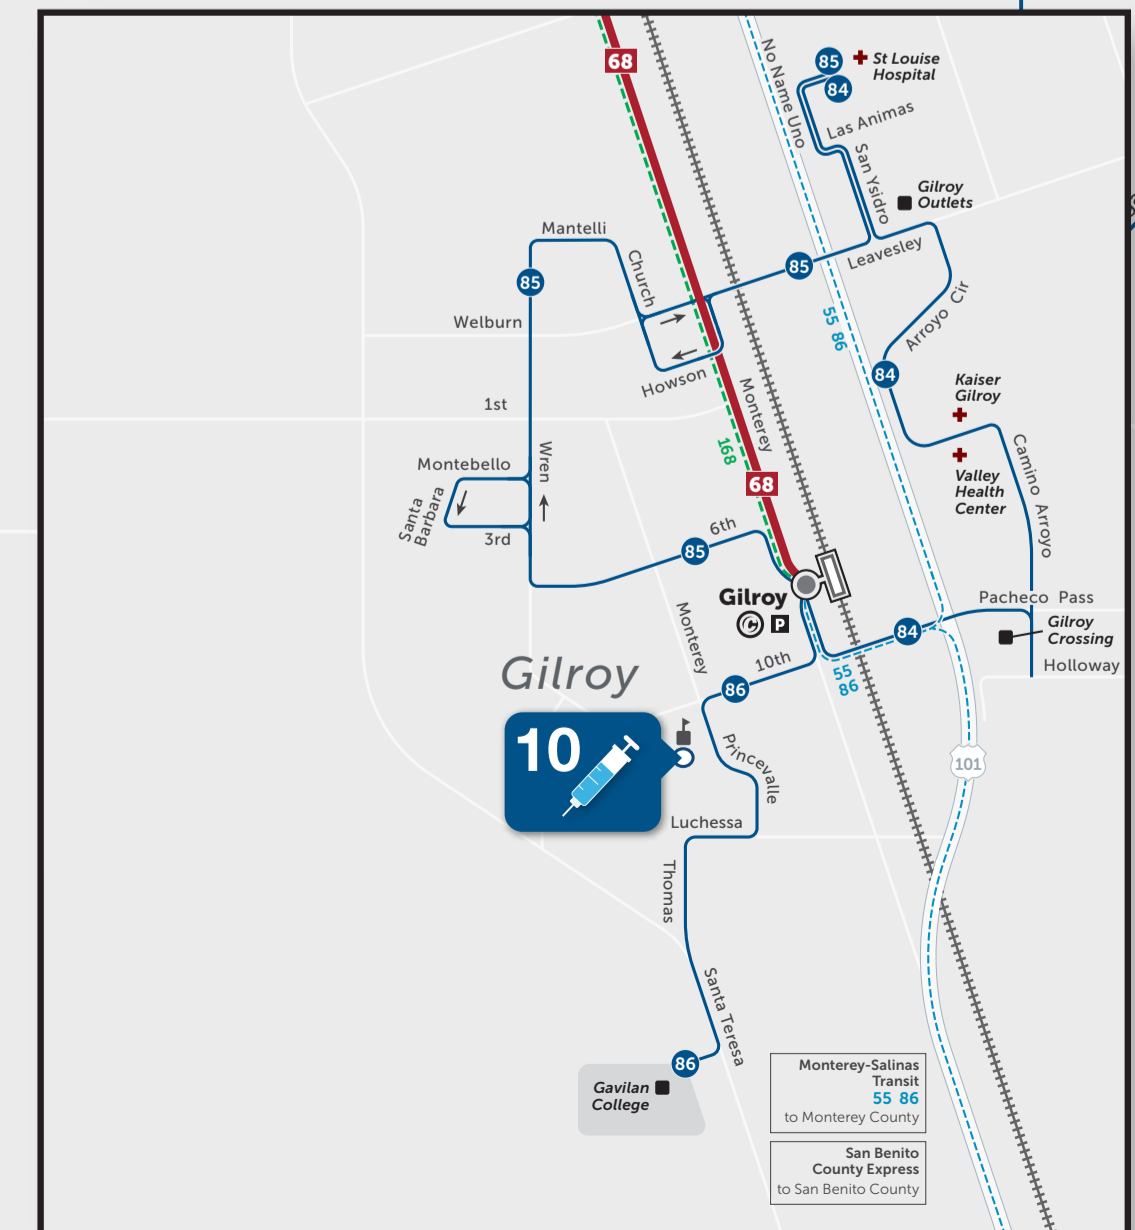

Take VTA to COVID-19 Vaccination Sites

Legend

VTA Transit Services

- Light Rail**
 - BLUE LINE** Santa Teresa-Baypointe
 - GREEN LINE** Winchester-Old Ironsides
 - ORANGE LINE** Mountain View-Alum Rock
 - Light Rail Station
 - Transfer Station
- Bus**
 - 522** Rapid Bus Limited-stop service at frequent intervals
 - 523** Rapid Bus Limited-stop service
 - 61** Frequent Bus Less frequent part of route
 - 64** Local Bus Least frequent or selected trips only
 - 102** Express Bus Direct commute-hour service
 - 247** School Service Seasonal service oriented to school bell times (open to public)

Transit Routes

- 1** AACI - Moorpark
Bus 25, 61
- 2** Bay Area Community Health - Monterey
Bus 42, 68
- 3** Berger Drive Auditorium
Bus 66
- 4** Eastridge Mall
Bus 22, 26, 31, 39, 70, 71, 77, 522
- 5** ECH Sunnyvale Clinic
Bus 523, 21 / LR Orange Line
- 6** Emmanuel Baptist Church
Bus 64A/B, 71
- 7** Fairgrounds Expo Hall
Bus 26, 66, 68
- 8** First Street Clinic
Bus 59
- 9** Gardner Alviso Health Center
Bus 59
- 10** Gilroy High School
Bus 86
- 11** Levi's Stadium
Bus 55, 57, 59 / LR Orange & Green Lines
- 12** Mexican Heritage Plaza
Bus 22, 23, 77, 522
- 13** Mountain View Community Center
Bus 21, 40
- 14** North East Medical Services (NEMS)
Bus 60, 77
- 15** Ravenswood Sunnyvale
Bus 56
- 16** Ravenswood Mountain View
Bus 22, 51
- 17** Story Road Hub
Bus 22, 25, 77
- 18** Valley Health Center - East Valley
Bus 64A/B, 70
- 19** Valley Health Center - Tully
Bus 26
- 20** Valley Specialty Center
Bus 25, 61

schematic map not to scale

to Morgan Hill, Gilroy (see South County map)