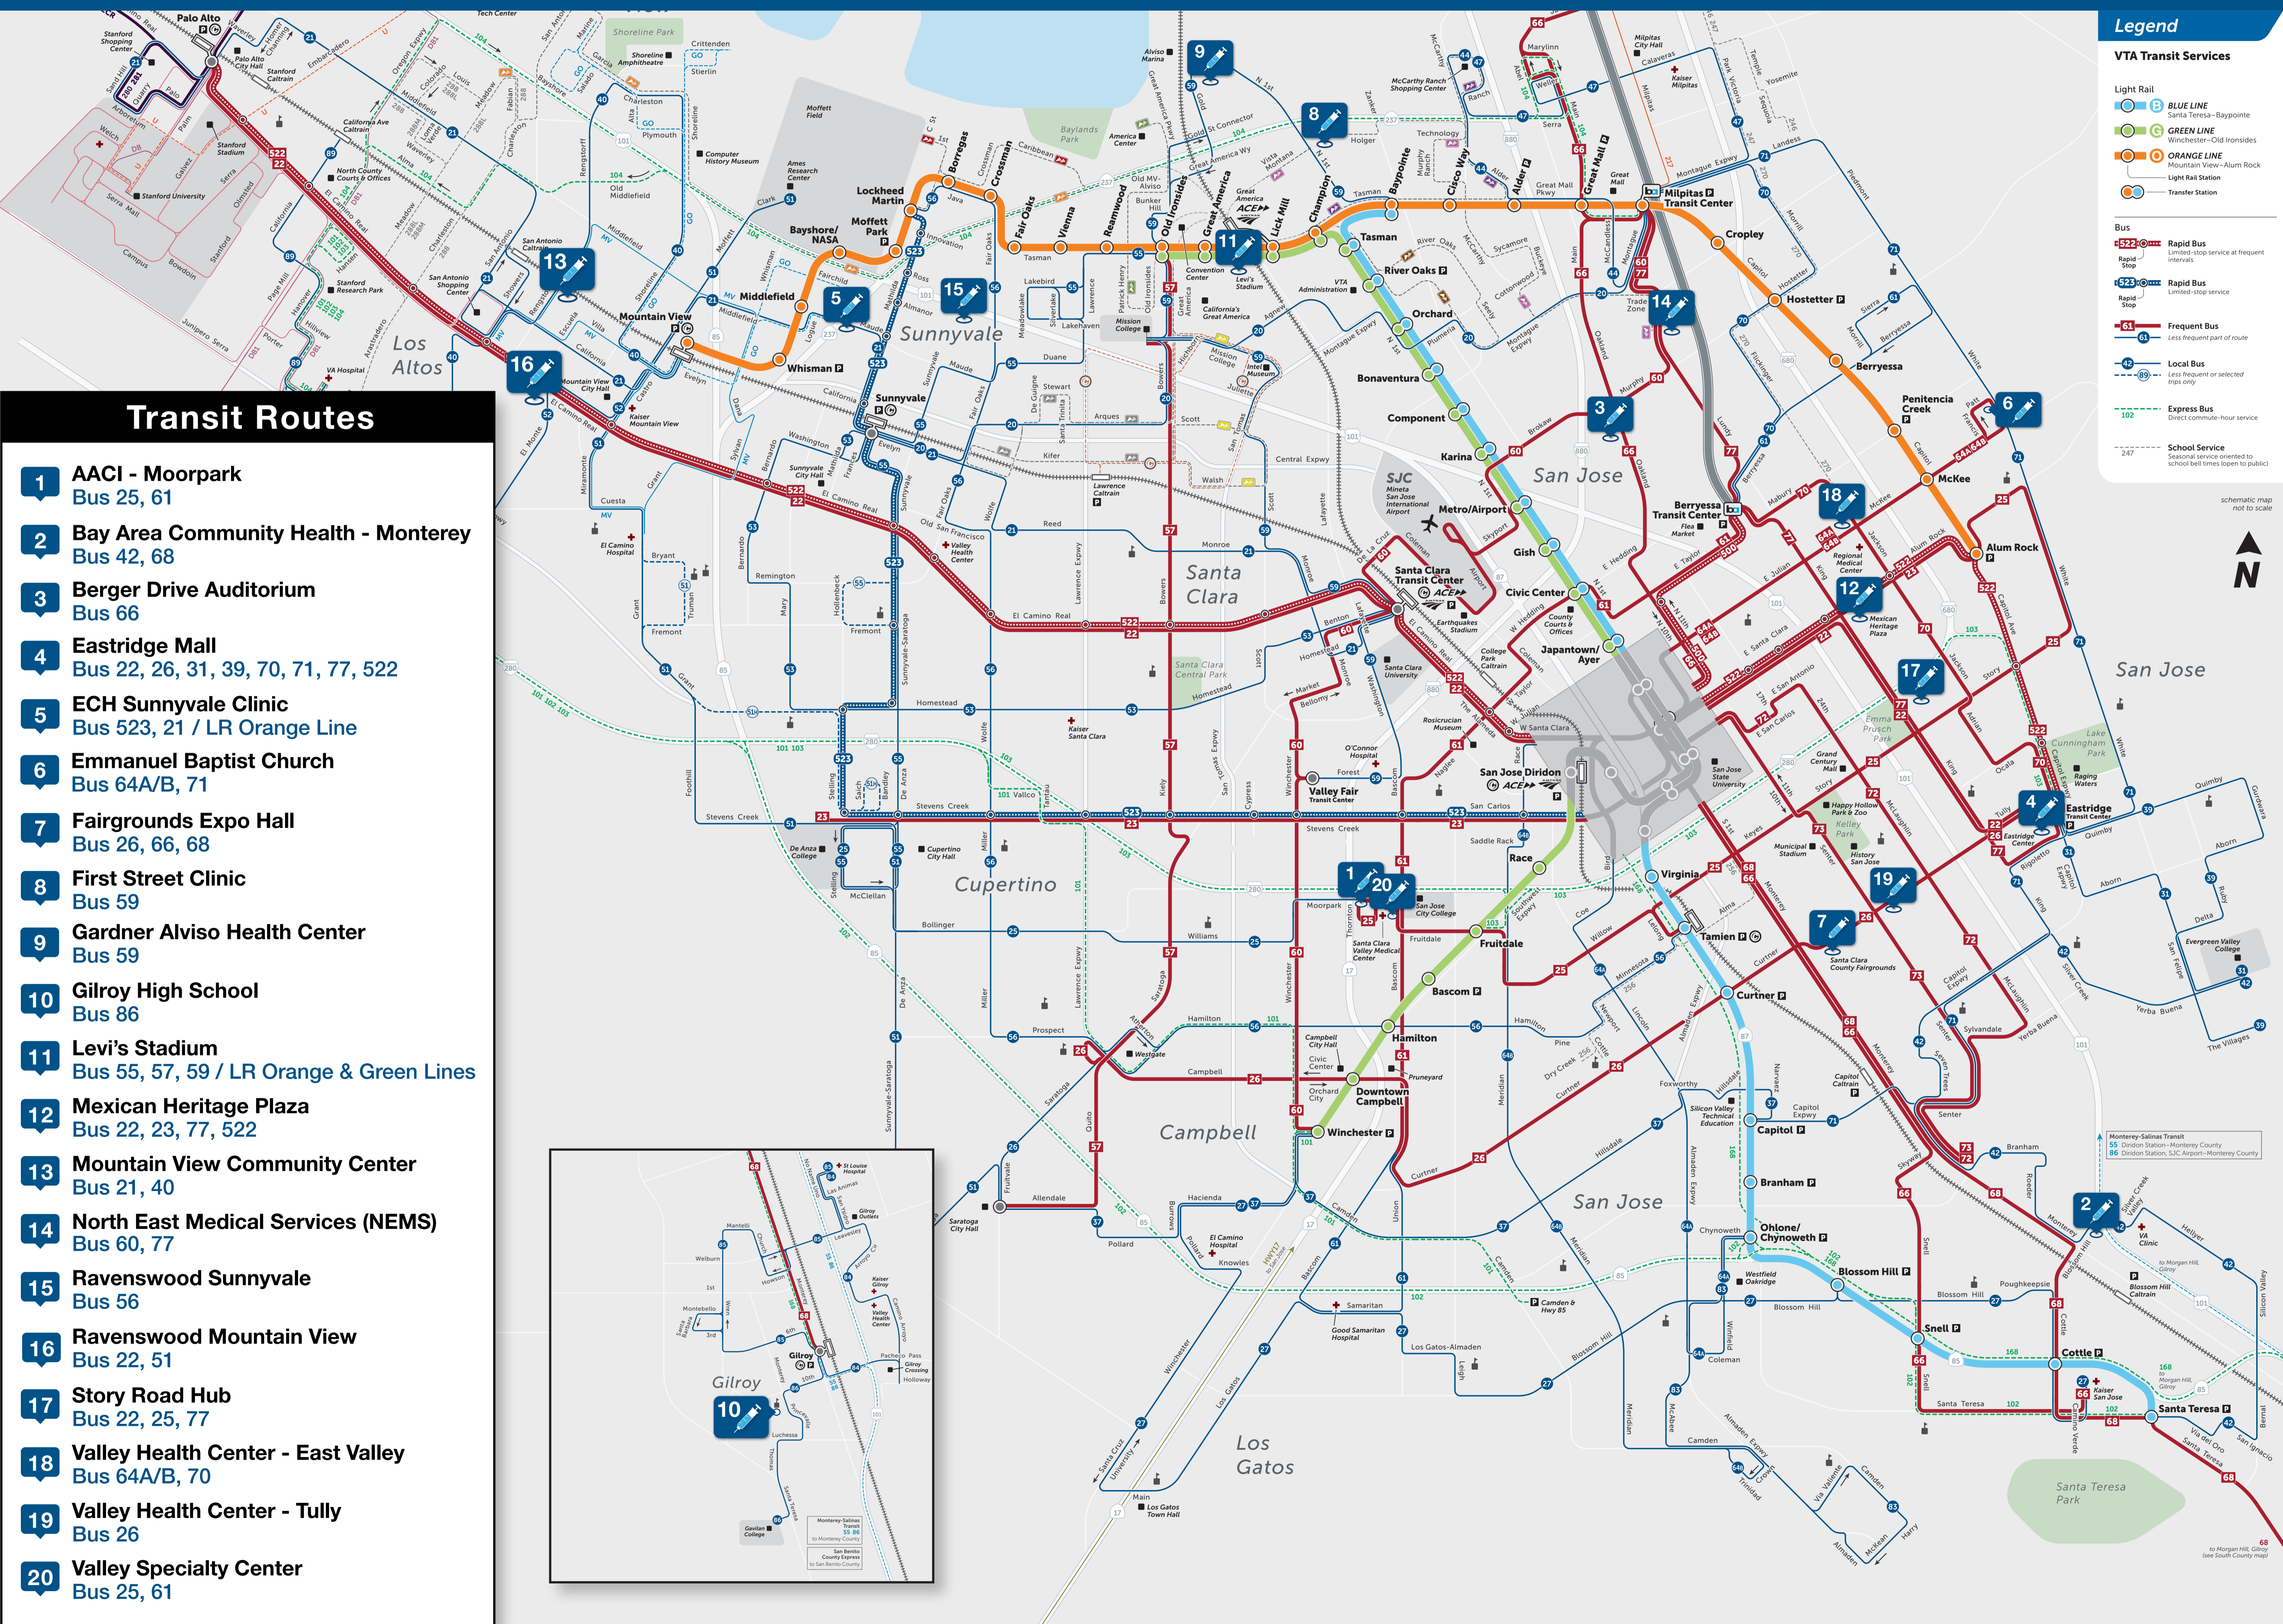

Take VTA to COVID-19 Vaccination Sites

Legend

VTA Transit Services

- Light Rail**
 - BLUE LINE** Santa Teresa-Baypointe
 - GREEN LINE** Winchester-Old Ironsides
 - ORANGE LINE** Mountain View-Alum Rock
 - Light Rail Station
 - Transfer Station
- Bus**
 - 522** Rapid Bus Limited-stop service at frequent intervals
 - 523** Rapid Bus Limited-stop service
 - 61** Frequent Bus Less frequent part of route
 - 64** Local Bus Least frequent or selected trips only
 - 102** Express Bus Direct commute-hour service
 - 247** School Service Seasonal service oriented to school bell times (open to public)

Transit Routes

- 1** AACI - Moorpark
Bus 25, 61
- 2** Bay Area Community Health - Monterey
Bus 42, 68
- 3** Berger Drive Auditorium
Bus 66
- 4** Eastridge Mall
Bus 22, 26, 31, 39, 70, 71, 77, 522
- 5** ECH Sunnyvale Clinic
Bus 523, 21 / LR Orange Line
- 6** Emmanuel Baptist Church
Bus 64A/B, 71
- 7** Fairgrounds Expo Hall
Bus 26, 66, 68
- 8** First Street Clinic
Bus 59
- 9** Gardner Alviso Health Center
Bus 59
- 10** Gilroy High School
Bus 86
- 11** Levi's Stadium
Bus 55, 57, 59 / LR Orange & Green Lines
- 12** Mexican Heritage Plaza
Bus 22, 23, 77, 522
- 13** Mountain View Community Center
Bus 21, 40
- 14** North East Medical Services (NEMS)
Bus 60, 77
- 15** Ravenswood Sunnyvale
Bus 56
- 16** Ravenswood Mountain View
Bus 22, 51
- 17** Story Road Hub
Bus 22, 25, 77
- 18** Valley Health Center - East Valley
Bus 64A/B, 70
- 19** Valley Health Center - Tully
Bus 26
- 20** Valley Specialty Center
Bus 25, 61

schematic map not to scale

to Morgan Hill, Gilroy (see South County map)